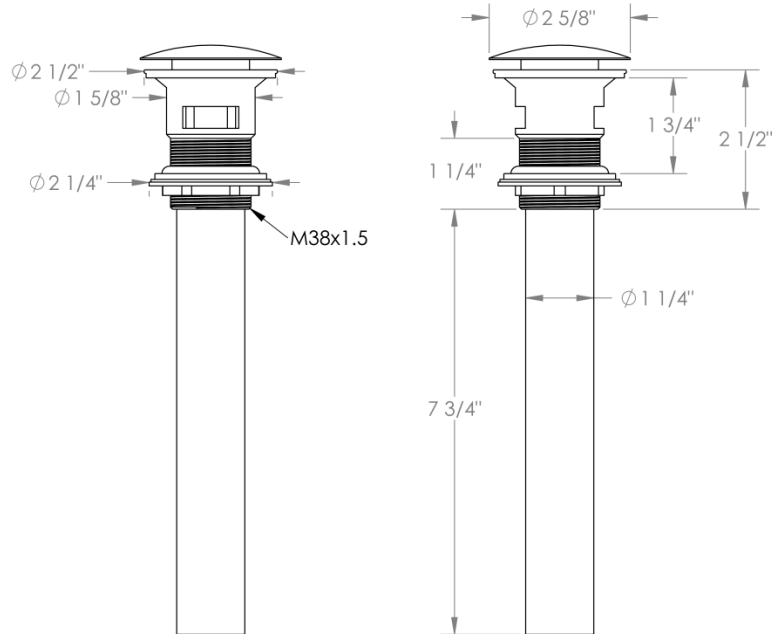

MPU5-EU
Soft Touch Lavatory Drain with Overflow
European Version

Meets the applicable requirements of ASME A112.18.2-2005/CSA B125.2 -05, entitled "Plumbing Supply Fittings".

WATERMARK DESIGNS 11/17/2023