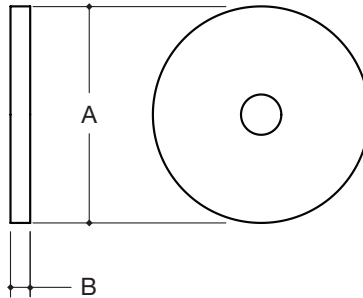

# WATER STREET

LAKWOOD NEW YORK

		<b>A</b>	<b>B</b>
4399	BACK PLATE	1-3/8"	1/8"
4416	BACK PLATE	1-5/8"	1/8"

Hand hammering available.  
Made to order with standard lead time of 2 - 4 weeks, dependent on finish selected.  
Expediting availability determined by the production levels at the time of order. Upcharge applies.  
Items that are available for Quick Ship will ship within 24 hours.