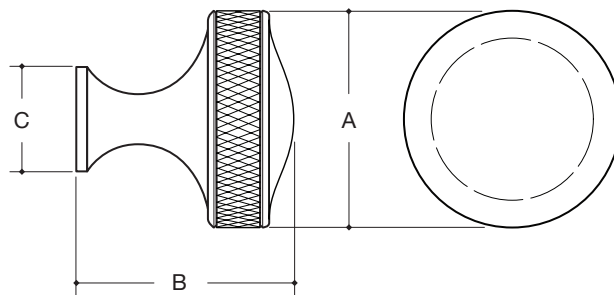

WATER STREET

LAKWOOD NEW YORK

	A	B	C
8560D DIAMOND KNOB	1"	1"	1/2"
8561D DIAMOND KNOB	1-1/4"	1-1/4"	19/32"
8562D DIAMOND KNOB	1-1/2"	1-1/2"	23/32"

Hand hammering available.
Made to order with standard lead time of 2 - 4 weeks, dependent on finish selected.
Expediting availability determined by the production levels at the time of order. Upcharge applies.
Items that are available for Quick Ship will ship within 24 hours.