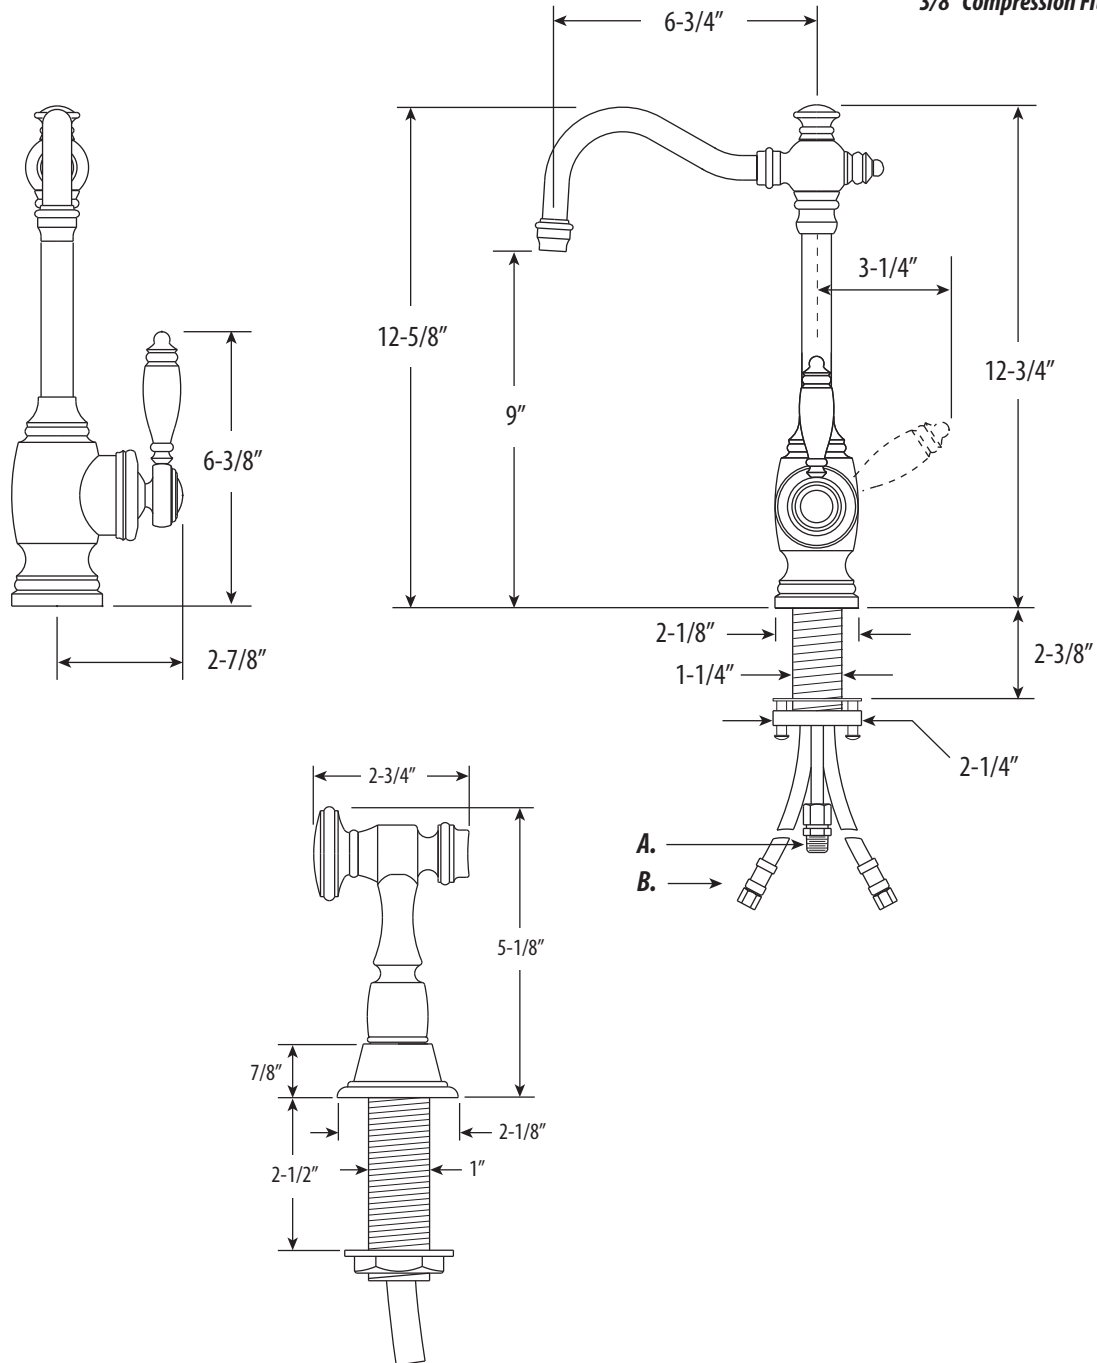

ANNAPOLIS PREP FAUCET / W SIDE SPRAY

4800-1

- MAX COUNTER THICKNESS 2-3/8"
- MINIMUM INSTALL HOLE SIZE 1-3/8"

- A. Side Spray Connection with 1/4" NPT Pipe Fitting
- B. Supply Hoses - 20" Long with 3/8" Compression Fittings

DIMENSIONS MAY VARY AND ARE SUBJECT TO CHANGE. NO RESPONSIBILITY IS ASSUMED FOR USE OF SUPERCEDED OR VOIDED DATA