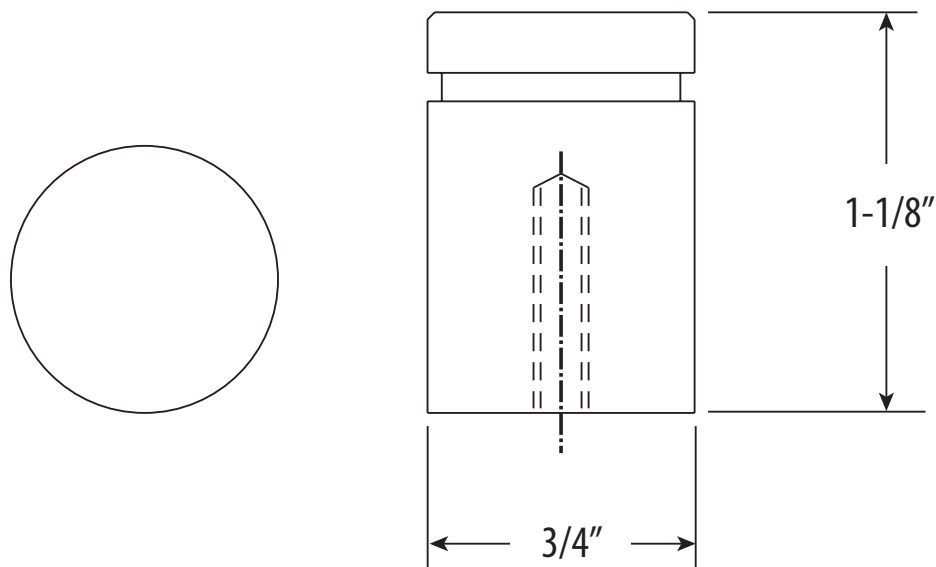

CONTEMPORARY SMALL PLAIN CABINET KNOB

HCK-100

• FITS MATERIALS FROM 1/4" TO 1-1/2" THICK

DIMENSIONS MAY VARY AND ARE SUBJECT TO CHANGE. NO RESPONSIBILITY IS ASSUMED FOR USE OF SUPERCEDED OR VOIDED DATA