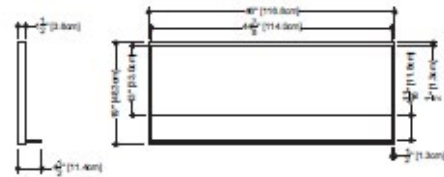

The following configuration is part of the Quick Ship Program* :

C1946M (46" wide)
Pure stainless steel, mirror finish

WETSTYLE.CA — Montreal, Canada
T: 1 888 536.0001 — F: 450 536.0202