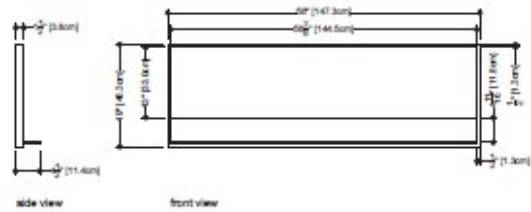

The following configuration is part of the Quick Ship Program* :

C1968M (68" wide)
Pure stainless steel, mirror finish

Approximate measurement
The manufacturer accept 1/8" (3.18mm) variance.

WETSTYLE.CA — Montreal, Canada
T. 1 888 636.0001 — F. 450 636.0202