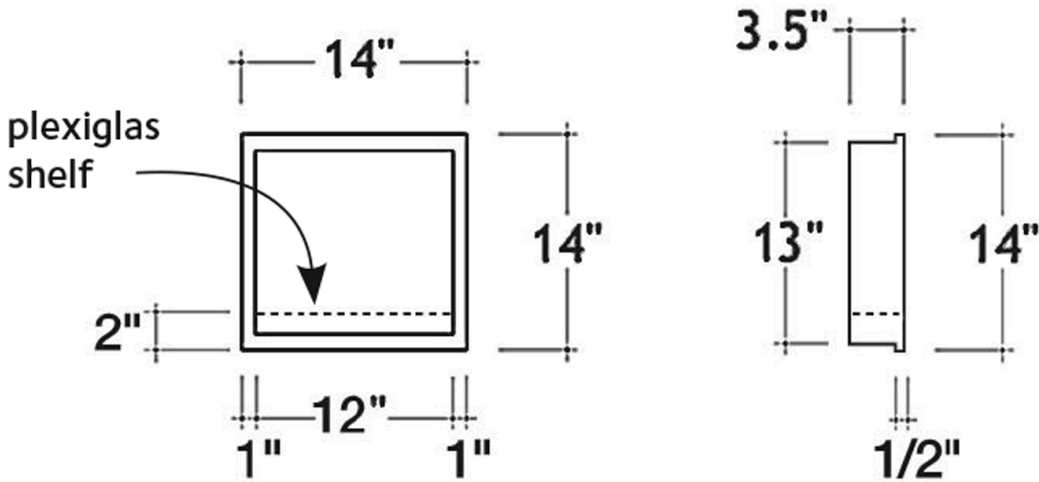

Showers

NC 14

DC COLLECTION

Design Wetstyle Design Lab

FEATURES

Handcrafted in Montreal, Canada
 One plexiglass shelf
 Easier to clean than tiled shampoo niche

TECHNICAL DETAILS

- **Width:** 14"
- **Length:** 14"
- **Height:** 3.5"
- **Weight:** 9 lbs / 4 kg

WETSTYLE cannot be held responsible for any technical errors and reserves the right to make revisions without notice. Approximate measurement. The manufacturer accepts 1/4" (6.35mm) variance.

OPTIONS

Model