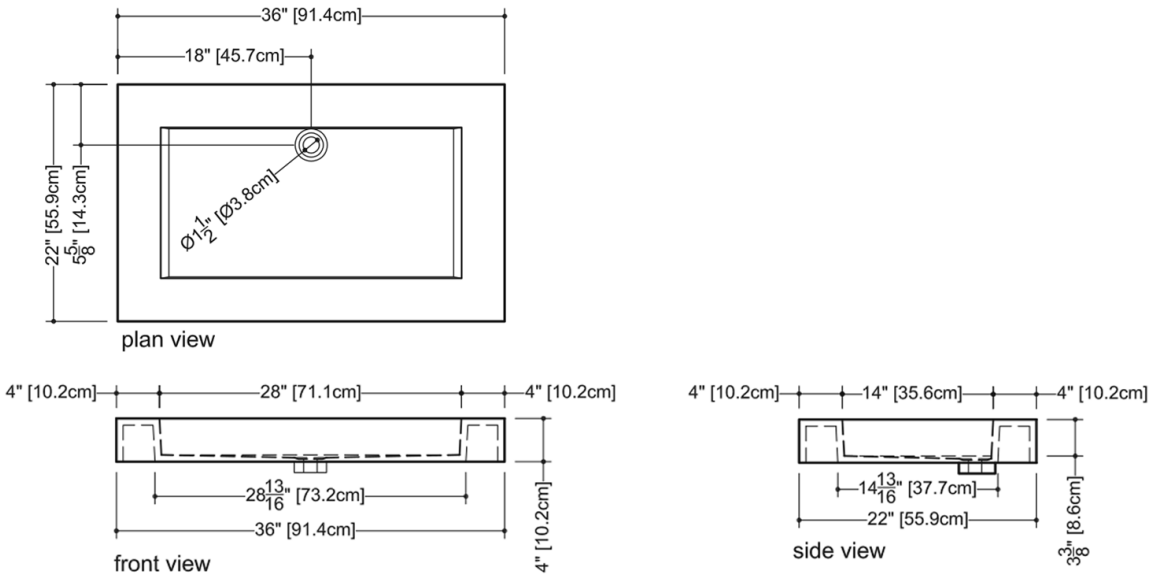

Faucet hole options: 1 hole (for mono faucet), 3 holes (for widespread faucet) or no hole (for wall-mounted faucet)

## TECHNICAL DETAILS

- **Width:** 22"
- **Length:** 36"
- **Height:** 4"
- **Weight:** 58 lbs / 26 kg

**VC 36**

WETSTYLE cannot be held responsible for any technical errors and reserves the right to make revisions without notice. Approximate measurement. The manufacturer accepts 1/4" (6.35mm) variance.