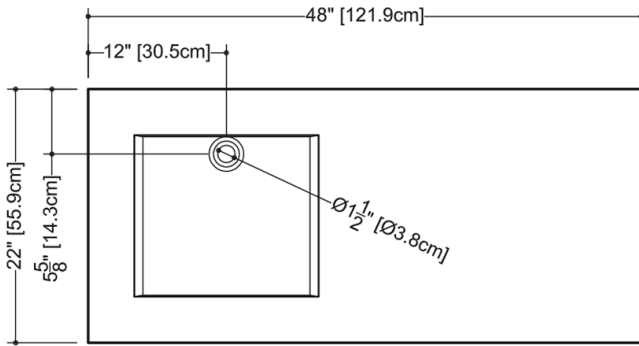

Faucet hole options: 1 hole (for mono faucet), 3 holes (for widespread faucet) or no hole (for wall-mounted faucet)

## TECHNICAL DETAILS

- **Width:** 22"
- **Length:** 48"
- **Height:** 2"
- **Weight:** 42 lbs / 19 kg

plan view

front view

side view

### VCS 48L

WETSTYLE cannot be held responsible for any technical errors and reserves the right to make revisions without notice. Approximate measurement. The manufacturer accepts 1/4" (6.35mm) variance.