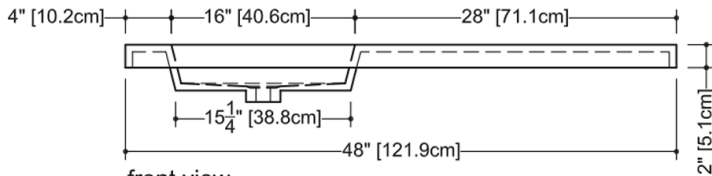

Faucet hole options: 1 hole (for mono faucet), 3 holes (for widespread faucet) or no hole (for wall-mounted faucet)

## TECHNICAL DETAILS

- **Width:** 22"
- **Length:** 48"
- **Height:** 2"
- **Weight:** 42 lbs / 19 kg

plan view

front view

side view

### VCS 48L

WETSTYLE cannot be held responsible for any technical errors and reserves the right to make revisions without notice. Approximate measurement. The manufacturer accepts 1/4" (6.35mm) variance.