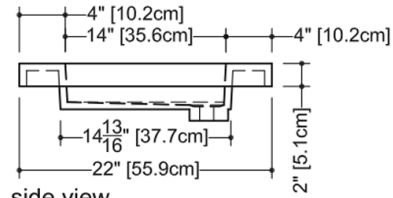

## TECHNICAL DETAILS

- **Width:** 22"
- **Length:** 48"
- **Height:** 2"
- **Weight:** 42 lbs / 19 kg

plan view

front view

side view

### VCS 48L

WETSTYLE cannot be held responsible for any technical errors and reserves the right to make revisions without notice. Approximate measurement. The manufacturer accepts 1/4" (6.35mm) variance.