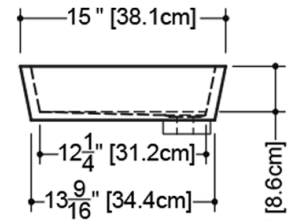

Overflow trim finish options: polished chrome, brushed nickel, matte black, satin brass or no metallic trim

TECHNICAL DETAILS

- **Width:** 15"
- **Length:** 36"
- **Height:** 4"
- **Weight:** 27 lbs / 12 kg

plan view

front view

side view

VOV 836U

WETSTYLE cannot be held responsible for any technical errors and reserves the right to make revisions without notice. Approximate measurement. The manufacturer accepts 1/4" (6.35mm) variance.