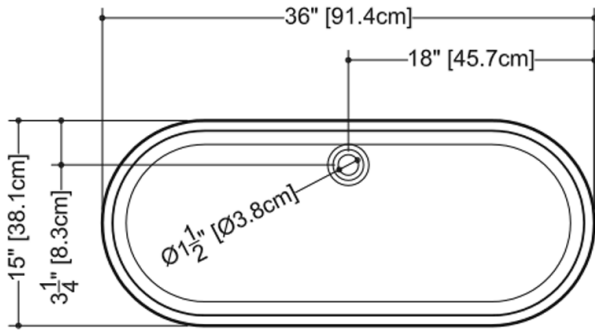

Overflow trim finish options: polished chrome, brushed nickel, matte black, satin brass or no metallic trim

TECHNICAL DETAILS

- **Width:** 15"
- **Length:** 36"
- **Height:** 4"
- **Weight:** 27 lbs / 12 kg

plan view

front view

side view

VOV 836U

WETSTYLE cannot be held responsible for any technical errors and reserves the right to make revisions without notice. Approximate measurement. The manufacturer accepts 1/4" (6.35mm) variance.