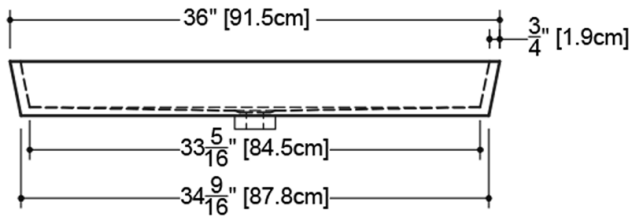

Overflow trim finish options: polished chrome, brushed nickel, matte black, satin brass or no metallic trim

TECHNICAL DETAILS

- **Width:** 15"
- **Length:** 36"
- **Height:** 4"
- **Weight:** 27 lbs / 12 kg

plan view

front view

side view

VOV 836U

WETSTYLE cannot be held responsible for any technical errors and reserves the right to make revisions without notice. Approximate measurement. The manufacturer accepts 1/4" (6.35mm) variance.