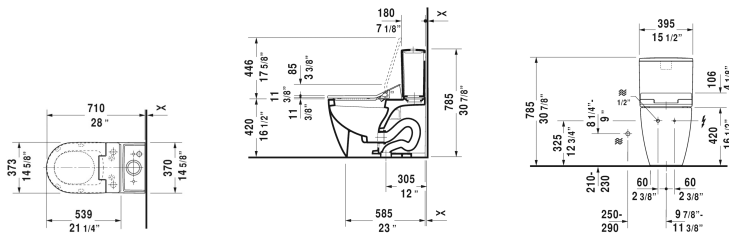

ME by Starck Toilet kit # D42007..

| < 15 3/8" Inch > |

Toilet kit	Dimension	Weight	Order number
Toilet bowl for SensoWash®, Tank & SensoWash® Starck shower-toilet seat			
Colors			
Variant			
	15 3/8" x 28" Inch	141.7 lb	D42007..
Suitable products			
Two-piece toilet for SensoWash® (without tank), syphonic, 12" rough-in, vertical outlet, only in combination with SensoWash, connecting elements for SensoWash with concealed connections included, cUPC® listed*, 14 1/8" x 28" Inch	14 1/8" x 28" Inch		217151
Tank for bottom left supply, 15 3/8" x 7 1/8" Inch	15 3/8" x 7 1/8" Inch		093820
SensoWash® Slim shower-toilet seat for ME by Starck, Starck 2, Starck 3 and Darling New* Rear-, Lady- and Comfortwash, with slow close, night light, remote control included, locking function via remote control, self-cleaning wand, on / off-button, with concealed connections, automatic drainage in periods of prolonged disuse, 14 3/4" x 21 1/4" Inch	14 3/4" x 21 1/4" Inch		611000

All drawings contain the necessary measurements which are subject to standard tolerances. They are stated in inch & mm and are non-binding. Exact measurements, in particular for customized installation scenarios, can only be taken from the finished ceramic piece.