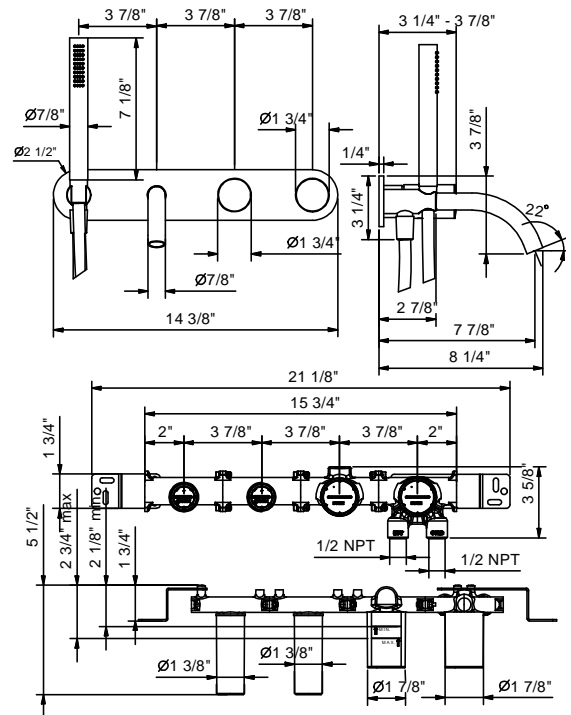

Comments:

Certifications/Awards: