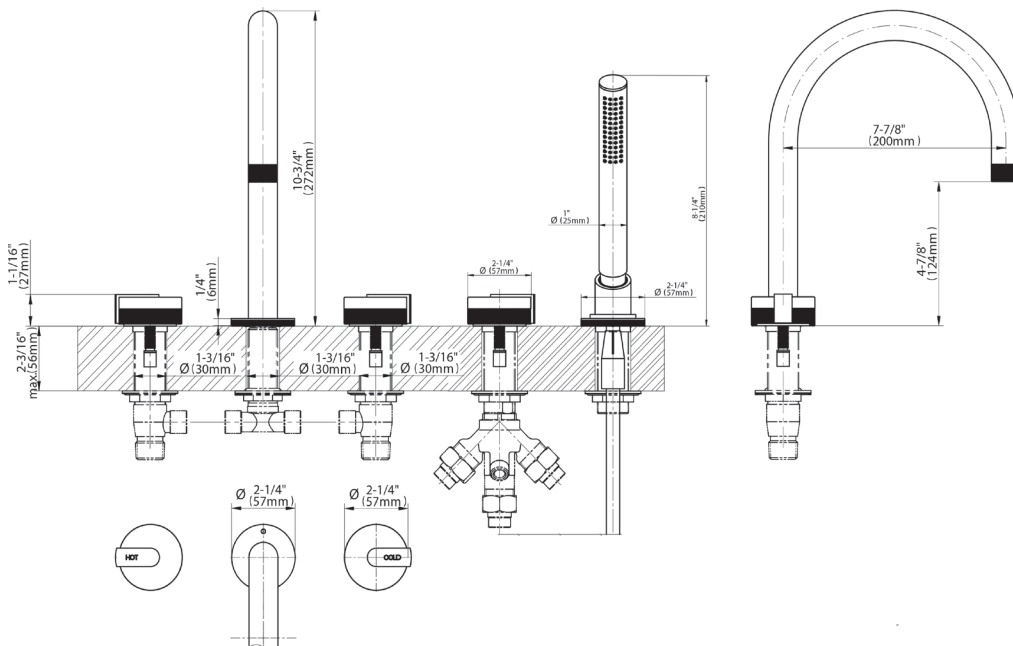

Product Features

- Aerated flow rate ~7 gpm @45 psi
- Handshower flow rate ≤1.5 max gpm
- Deck-mounted handshower and diverter set included
- Optional in-line pressure balancing valve

Warranty

- Limited lifetime warranty

For complete warranty information go to
<https://www.graff-designs.com/en/info/faqs>

Available Finishes

- Polished Chrome*
  G-8033-PC-T*
- Polished Nickel*
  G-8033-PN*-T
- Brushed Nickel*
  G-8033-BNi-T*
- Unfinished Brushed Brass*
  G-8033-UBB-T*
- Unfinished Brass*
  G-8033-UB-T*
- Matte Black*
  G-8033-MBK-T*
- Architectural Black*
  G-8033-BK-T*
- Architectural White*
  G-8033-WT-T*
- Olive Bronze*
  G-8033-OB-T*
- Gunmetal*
  G-8033-GM-T*
- Vintage Brushed Brass*
  G-8033-VBB-T*
- OR'osa PVD*
  G-8033-RG-T*
- Brushed OR'osa PVD*
  G-8033-BRG-T*
- Onyx PVD*
  G-8033-OX-T*
- Brushed Onyx PVD*
  G-8033-BOX-T*
- Polished Brass PVD*
  G-8033-PB-T*
- Brushed Brass PVD*
  G-8033-PB-T*
- 24K Brushed Gold*
  G-8033-BAU-T*
- 24K Gold*
  G-8033-AU-T*

* Special order finish- call for availability
** - please specify finish
*** - please specify handle: R2MB Marble Storm Black, R2MW Marble Smoky White, R2MG Marble Forest Green, R1** Brass please specify any finish