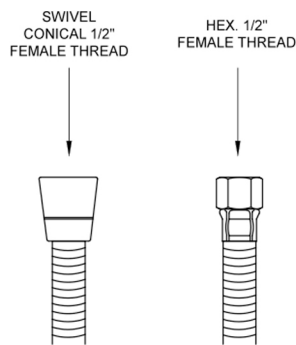

60" Swivel Double Spiral Brass Hose

Model #: DSW-3060-

FEATURES:

- Double spiral brass handshower hose
- 1/2" Female threads
- Brass hex nut is on one end of the hose, and a brass conical nut to hold the handshower is on the other end
- Attach handshower to conical end of hose
- Swivel conical end nut eliminates kinks & twisting
- For luxury shower units

SPECIFICATION DRAWING:

DOUBLE SPIRAL BRASS HOSE		
PART #	DESCRIPTION	LENGTH
DSW-3060	DOUBLE SPIRAL BRASS HOSE 60"	60"
DSW-3079	DOUBLE SPIRAL BRASS HOSE 79"	79"